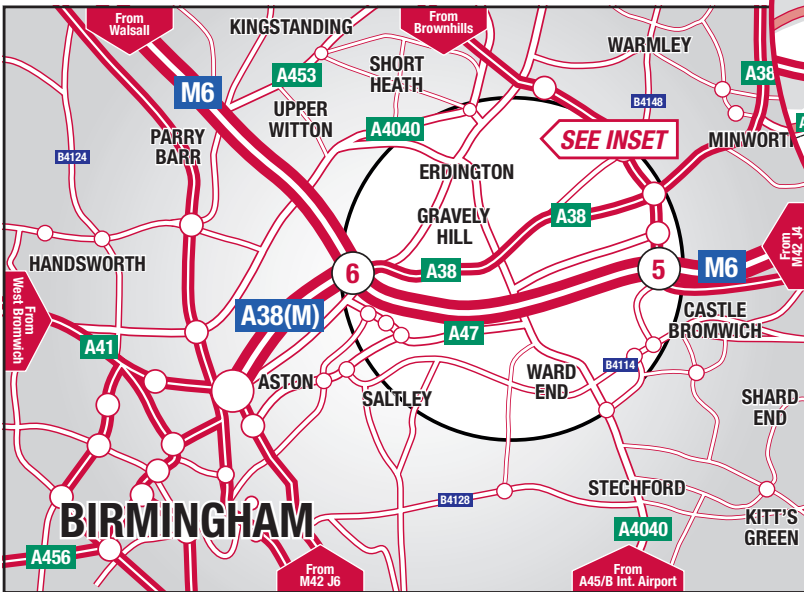

STADCO

Castle Bromwich

How to find us...

STADCO Limited, Vantage Way,
Fort Parkway, Erdington
Birmingham B24 9QT
Tel: 0121 382 3120
Fax: 0121 377 3698

Travelling south

- Travel south along the M6 and exit at junction 6 (A38/A38M/A5127), keeping to the left lane
- At the slip road roundabout, take the 3rd exit, following the signs to 'A38 Lichfield'. Join the dual carriageway, Tyburn Road for approximately 2 miles
- Turn right at the Tyburn roundabout onto Chester Road A452
- Turn right at the Spitfire roundabout onto Fort Parkway and turn right at the next roundabout
- Continue straight on at the next roundabout and turn left. You will see STADCO straight in front of you.

Travelling north

- At junction 19 on the M1, bear left onto the M6 and exit at Junction 5
- Exit the slip road roundabout at the 3rd exit and continue north along Chester Road
- Left at the Spitfire roundabout onto Fort Parkway and turn right at the next roundabout
- Continue straight on at the next roundabout and turn left. You will see STADCO straight in front of you.