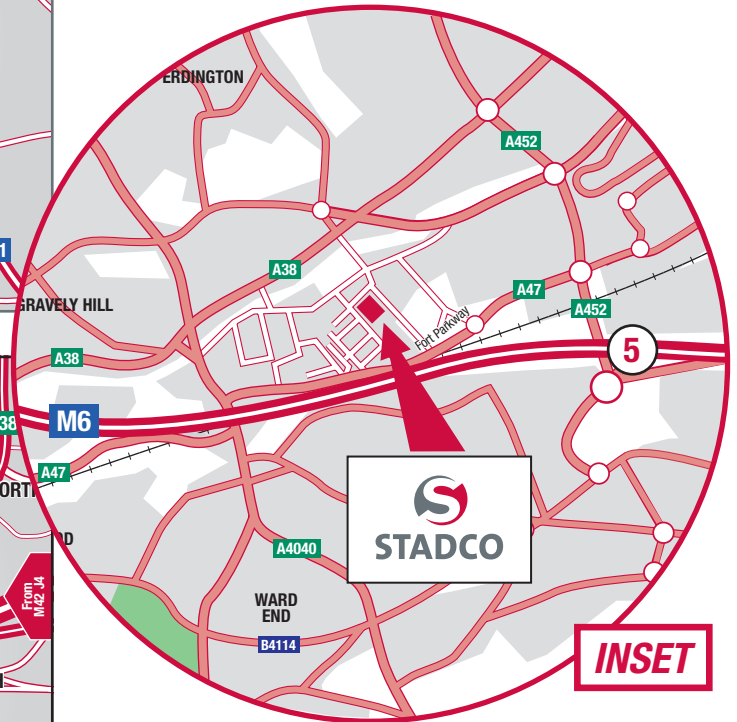

STADCO

Castle Bromwich

How to find us...

STADCO Limited, Vantage Way,
Fort Parkway, Erdington
Birmingham B24 9QT
Tel: 0121 382 3120
Fax: 0121 377 3698

Travelling south

- Travel south along the M6 and exit at junction 6 (A38/A38M/A5127), keeping to the left lane
- At the slip road roundabout, take the 3rd exit, following the signs to 'A38 Lichfield'. Join the dual carriageway, Tyburn Road for approximately 2 miles
- Turn right at the Tyburn roundabout onto Chester Road A452
- Turn right at the Spitfire roundabout onto Fort Parkway and turn right at the next roundabout
- Continue straight on at the next roundabout and turn left. You will see STADCO straight in front of you.

Travelling north

- At junction 19 on the M1, bear left onto the M6 and exit at Junction 5
- Exit the slip road roundabout at the 3rd exit and continue north along Chester Road
- Left at the Spitfire roundabout onto Fort Parkway and turn right at the next roundabout
- Continue straight on at the next roundabout and turn left. You will see STADCO straight in front of you.